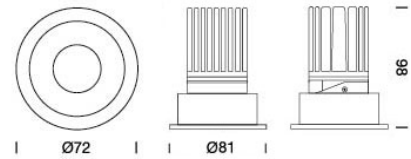

PROJECT : _____

SALE : _____

Lamptitude®
TURN ON YOUR ATTITUDE

Product

Dimension

Specification

ITEM CODE	:	VERTIKO-3000K-BK-BK
SERIES	:	VERTIKO
BRAND	:	LAMPTITUDE
LAMP TYPE	:	LED
LAMP BASE	:	LED 14W 3000K
DESCRIPTION	:	DOWNLIGHT
INSTALLATION	:	RECESSED DOWNLIGHT
MATERIAL	:	POWDER COATED DIE-CAST ALUMINUM
COLOR	:	BLACK
CONTROL GEAR	:	LED DRIVER INCLUDED
REFLECTOR	:	BLACK CHROME PLASTIC