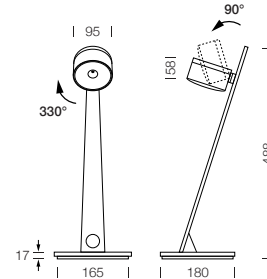

PROJECT : _____
SALE : _____

Lampitude

Product

Dimension

Specification

SERIES	: VENTI
ITEM CODE	: VENTI-T-WW
DESCRIPTION	: TABLAE LAMP
SIZE	: W180 X L225 X H488 (MM)
INSTALLATION	: STANDING
DRILL SIZE	: -
WEIGHT	: 1.85 KG
MATERIAL	: ALUMINIUM
COLOR	: WHITE
REFLECTOR	: -
DIFFUSER	: -
IP RATING	: 20
LIGHT SOURCES	: LED COB
WATTS	: 7W
INPUT VOLTAGE	: AC 220-240V 50/60 Hz
OUTPUT VOLTAGE	: -
CCT	: 3000K
CRI	: ≥90
BEAM ANGLE	: 90°
LUMEN POWER	: 527LM
AMBIENT TEMP	: -20°C TO +40°C
LIFETIME	: 35,000 Hrs
CONTROL GEAR	: INTEGRATED TOUCH SWITCH AND LED POWER ADAPTER INCLUDED
ACCESSORIES	: -
REMARKS	: 3 STEPS DIM WITH TOUCH SWITCH (HOLD FOR STEPLESS DIMMER)