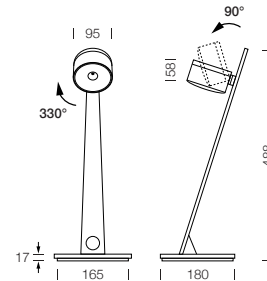

PROJECT : _____
SALE : _____

Lampitude

Product

Dimension

Specification

SERIES	: VENTI
ITEM CODE	: VENTI-T-AGD
DESCRIPTION	: TABLAE LAMP
SIZE	: W180 X L225 X H488 (MM)
INSTALLATION	: STANDING
DRILL SIZE	: -
WEIGHT	: 1.85 KG
MATERIAL	: ALUMINIUM
COLOR	: ARCTIC GOLD
REFLECTOR	: -
DIFFUSER	: -
IP RATING	: 20
LIGHT SOURCES	: LED COB
WATTS	: 7W
INPUT VOLTAGE	: AC 220-240V 50/60 Hz
OUTPUT VOLTAGE	: -
CCT	: 3000K
CRI	: ≥90
BEAM ANGLE	: 90°
LUMEN POWER	: 527LM
AMBIENT TEMP	: -20°C TO +40°C
LIFETIME	: 35,000 Hrs
CONTROL GEAR	: INTEGRATED TOUCH SWITCH AND LED POWER ADAPTER INCLUDED
ACCESSORIES	: -
REMARKS	: 3 STEPS DIM WITH TOUCH SWITCH (HOLD FOR STEPLESS DIMMER)