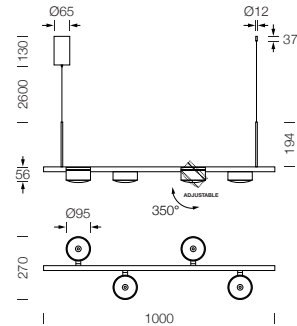

PROJECT : _____
SALE : _____

Lampitude

Product

Dimension

Specification

SERIES	: VENTI
ITEM CODE	: VENTI-P4-WW
DESCRIPTION	: SUSPENSION LAMP
SIZE	: W270 X L1000 X H56 + 194 (MM)
INSTALLATION	: SURFACE MOUNTED BASE
DRILL SIZE	: -
WEIGHT	: 3.2 KG
MATERIAL	: ALUMINIUM
COLOR	: WHITE
REFLECTOR	: -
DIFFUSER	: CONVEX LENS
IP RATING	: 20
LIGHT SOURCES	: LED COB
WATTS	: 4 X 9W
INPUT VOLTAGE	: AC 220-240V 50/60 Hz
OUTPUT VOLTAGE	: -
CCT	: 3000K
CRI	: 90
BEAM ANGLE	: 90°
LUMEN POWER	: -
AMBIENT TEMP	: -20°C TO +40°C
LIFETIME	: 40,000 Hrs
CONTROL GEAR	: DIMMABLE LED DRIVER INCLUDED
ACCESSORIES	: -
REMARKS	: TRIAC (PHASE-CUT)