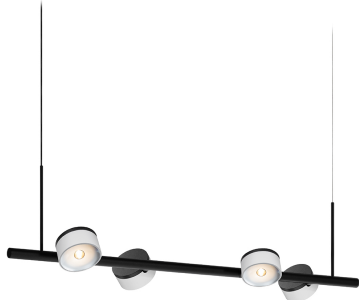

PROJECT : _____
SALE : _____

Lampitude

Product

Dimension

Specification

SERIES	: VENTI
ITEM CODE	: VENTI-P4-WW
DESCRIPTION	: SUSPENSION LAMP
SIZE	: W270 X L1000 X H56 + 194 (MM)
INSTALLATION	: SURFACE MOUNTED BASE
DRILL SIZE	: -
WEIGHT	: 3.2 KG
MATERIAL	: ALUMINIUM
COLOR	: WHITE
REFLECTOR	: -
DIFFUSER	: CONVEX LENS
IP RATING	: 20
LIGHT SOURCES	: LED COB
WATTS	: 4 X 9W
INPUT VOLTAGE	: AC 220-240V 50/60 Hz
OUTPUT VOLTAGE	: -
CCT	: 3000K
CRI	: 90
BEAM ANGLE	: 90°
LUMEN POWER	: -
AMBIENT TEMP	: -20°C TO +40°C
LIFETIME	: 40,000 Hrs
CONTROL GEAR	: DIMMABLE LED DRIVER INCLUDED
ACCESSORIES	: -
REMARKS	: TRIAC (PHASE-CUT)