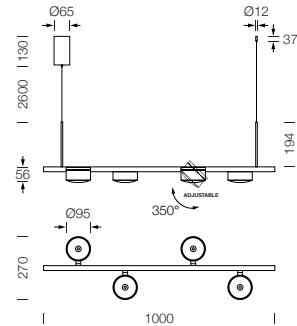

PROJECT : _____
 SALE : _____

Lampitude

Product

Dimension

Specification

SERIES	: VENTI
ITEM CODE	: VENTI-P4-FGY
DESCRIPTION	: SUSPENSION LAMP
SIZE	: W270 X L1000 X H56 + 194 (MM)
INSTALLATION	: SURFACE MOUNTED BASE
DRILL SIZE	: -
WEIGHT	: 3.2 KG
MATERIAL	: ALUMINIUM
COLOR	: FOGGY NICKEL
REFLECTOR	: -
DIFFUSER	: CONVEX LENS
IP RATING	: 20
LIGHT SOURCES	: LED COB
WATTS	: 4 X 9W
INPUT VOLTAGE	: AC 220-240V 50/60 Hz
OUTPUT VOLTAGE	: -
CCT	: 3000K
CRI	: 90
BEAM ANGLE	: 90°
LUMEN POWER	: -
AMBIENT TEMP	: -20°C TO +40°C
LIFETIME	: 40,000 Hrs
CONTROL GEAR	: DIMMABLE LED DRIVER INCLUDED
ACCESSORIES	: -
REMARKS	: TRIAC (PHASE-CUT)