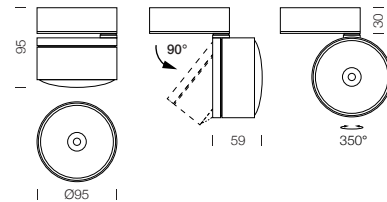

PROJECT : _____
SALE : _____

Lampitude

Product

Dimension

Specification

SERIES	: VENTI
ITEM CODE	: VENTI-C-FGY
DESCRIPTION	: CEILING LAMP
SIZE	: Ø95 X H95 (MM)
INSTALLATION	: SURFACE MOUNTED BASE
DRILL SIZE	: -
WEIGHT	: 0.65 KG
MATERIAL	: ALUMINIUM
COLOR	: FOGGY NICKEL
REFLECTOR	: -
DIFFUSER	: -
IP RATING	: 20
LIGHT SOURCES	: LED COB
WATTS	: 9W
INPUT VOLTAGE	: AC 220-240V 50/60 Hz
OUTPUT VOLTAGE	: -
CCT	: 3000K
CRI	: ≥90
BEAM ANGLE	: 90°
LUMEN POWER	: 725LM
AMBIENT TEMP	: -20°C TO +40°C
LIFETIME	: 30,000 Hrs
CONTROL GEAR	: DIMMABLE LED DRIVER INCLUDED
ACCESSORIES	: -
REMARKS	: TAILING EDGE DIMMABLE