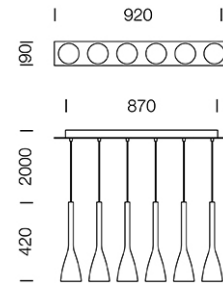

## Dimension

## Specification

ITEM CODE	:	VAS-C6
SERIES	:	VAS
BRAND	:	LAMPTITUDE
LAMP TYPE	:	COMPACT FLUORESCENT OR LED
LAMP BASE	:	6*E14 MAX 8W
DESCRIPTION	:	PENDANT LAMP
INSTALLATION	:	SURFACE MOUNTED BASE
MATERIAL	:	STAINLESS STEEL, OPAL GLASS
COLOR	:	WHITE
CONTROL GEAR	:	N/A
REFLECTOR	:	N/A