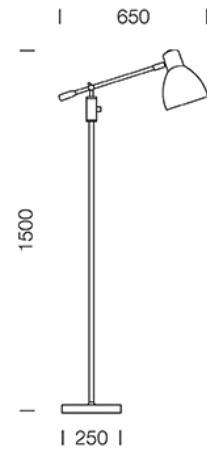

PROJECT : _____

SALE : _____

Lampitude®
TURN ON YOUR ATTITUDE

Product

Dimension

Specification

| | | |
|--------------|---|----------------------------|
| ITEM CODE | : | 263223-L |
| SERIES | : | VARBERG |
| BRAND | : | LAMPTITUDE |
| LAMP TYPE | : | COMPACT FLUORESCENT OR LED |
| LAMP BASE | : | 1*E27 MAX 20W |
| DESCRIPTION | : | FLOOR LAMP |
| INSTALLATION | : | STANDING LAMP |
| MATERIAL | : | CHROME STEEL |
| COLOR | : | BLACK, CHROME |
| CONTROL GEAR | : | N/A |
| REFLECTOR | : | N/A |

PROJECT : _____

SALE : _____

Lampitude®
TURN ON YOUR ATTITUDE

Product

Dimension

Specification

| | | |
|--------------|---|----------------------------|
| ITEM CODE | : | 263212-L |
| SERIES | : | VARBERG |
| BRAND | : | LAMPTITUDE |
| LAMP TYPE | : | COMPACT FLUORESCENT OR LED |
| LAMP BASE | : | 1*E27 MAX 20W |
| DESCRIPTION | : | FLOOR LAMP |
| INSTALLATION | : | STANDING LAMP |
| MATERIAL | : | CHROME STEEL |
| COLOR | : | WHITE, CHROME |
| CONTROL GEAR | : | N/A |
| REFLECTOR | : | N/A |