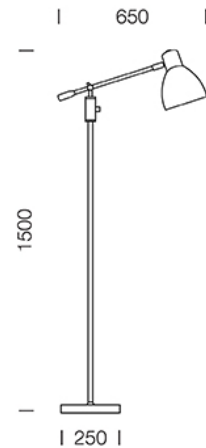

PROJECT : _____

SALE : _____

Lampitude®
TURN ON YOUR ATTITUDE

Product

Dimension

Specification

| | | |
|--------------|---|----------------------------|
| ITEM CODE | : | 263223-L |
| SERIES | : | VARBERG |
| BRAND | : | LAMPTITUDE |
| LAMP TYPE | : | COMPACT FLUORESCENT OR LED |
| LAMP BASE | : | 1*E27 MAX 20W |
| DESCRIPTION | : | FLOOR LAMP |
| INSTALLATION | : | STANDING LAMP |
| MATERIAL | : | CHROME STEEL |
| COLOR | : | BLACK, CHROME |
| CONTROL GEAR | : | N/A |
| REFLECTOR | : | N/A |

PROJECT : _____

SALE : _____

Lampitude®
TURN ON YOUR ATTITUDE

Product

Dimension

Specification

| | | |
|--------------|---|----------------------------|
| ITEM CODE | : | 263212-L |
| SERIES | : | VARBERG |
| BRAND | : | LAMPTITUDE |
| LAMP TYPE | : | COMPACT FLUORESCENT OR LED |
| LAMP BASE | : | 1*E27 MAX 20W |
| DESCRIPTION | : | FLOOR LAMP |
| INSTALLATION | : | STANDING LAMP |
| MATERIAL | : | CHROME STEEL |
| COLOR | : | WHITE, CHROME |
| CONTROL GEAR | : | N/A |
| REFLECTOR | : | N/A |