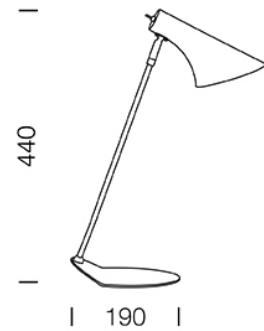

PROJECT : _____

SALE : _____

Lampitude®
TURN ON YOUR ATTITUDE

Product

Dimension

Specification

ITEM CODE	:	72695001
SERIES	:	VANILA
BRAND	:	LAMPTITUDE
LAMP TYPE	:	INCANDESCENT OR LED
LAMP BASE	:	1*E14 MAX 40W
DESCRIPTION	:	TABLE LAMP
INSTALLATION	:	STANDING LAMP
MATERIAL	:	POWDER COATED STEEL
COLOR	:	WHITE
CONTROL GEAR	:	N/A
REFLECTOR	:	N/A