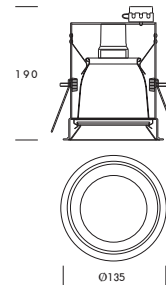

PROJECT : _____
SALE : _____

Lampitude

Product

Dimension

Specification

SERIES	: V-BOX
ITEM CODE	: V-BOX-1R/G-WW
DESCRIPTION	: RECESSED DOWNLIGHT
SIZE	: Ø135 x H190 mm
INSTALLATION	: RECESSED MOUNTED
DRILL SIZE	: Ø124 mm
WEIGHT	: 0.33 kg
MATERIAL	: ALUMINIUM, GLASS
COLOR	: WHITE
REFLECTOR	: -
DIFFUSER	: FROSTED GLASS
IP RATING	: 44
LIGHT SOURCES	: E27
WATTS	: MAX 20W
INPUT VOLTAGE	: AC 210-240V, 50 Hz
OUTPUT VOLTAGE	: -
CCT	: -
CRI	: -
BEAM ANGLE	: -
LUMEN POWER	: -
AMBIENT TEMP	: -20°C to +40°C
LIFETIME	: -
CONTROL GEAR	: Bulbs not included
ACCESSORIES	: -
REMARKS	: -