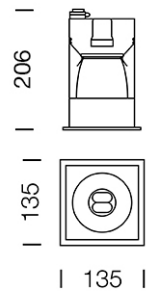

PROJECT : _____

SALE : _____

Lampitude®
TURN ON YOUR ATTITUDE

Product

Dimension

Specification

ITEM CODE	:	V-BOX-1-WW
SERIES	:	V-BOX
BRAND	:	LAMPTITUDE
LAMP TYPE	:	COMPACT FLUORESCENT OR LED
LAMP BASE	:	1*E27 MAX 15W
DESCRIPTION	:	DOWNLIGHT
INSTALLATION	:	RECESSED DOWNLIGHT
MATERIAL	:	POWDER COATED STEEL
COLOR	:	WHITE
CONTROL GEAR	:	N/A
REFLECTOR	:	THE SAND-BLASTER ALUMINIUM