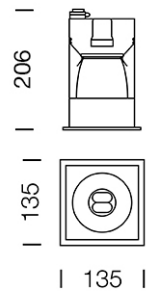

PROJECT : _____

SALE : _____

Lampitude®
TURN ON YOUR ATTITUDE

Product

Dimension

Specification

ITEM CODE	:	V-BOX-1/G-WW
SERIES	:	V-BOX
BRAND	:	LAMPTITUDE
LAMP TYPE	:	COMPACT FLUORESCENT OR LED
LAMP BASE	:	1*E27 MAX 15W
DESCRIPTION	:	DOWNLIGHT
INSTALLATION	:	RECESSED DOWNLIGHT
MATERIAL	:	POWDER COATED STEEL, GLASS
COLOR	:	WHITE
CONTROL GEAR	:	N/A
REFLECTOR	:	THE SAND-BLASTER ALUMINIUM