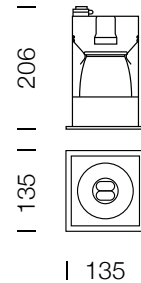

PROJECT : \_\_\_\_\_  
 SALE : \_\_\_\_\_

Product

Dimension

Specification

- SERIES : V-BOX
- ITEM CODE : V-BOX-1-BK
- DESCRIPTION : DOWNLIGHT
- SIZE : W135 X L135 X H206 (MM)
  
- INSTALLATION : RECESSED DOWNLIGHT
- DRILL SIZE : W110 X L135 X H206
- WEIGHT : 0.58 KG
- MATERIAL : STEEL
- COLOR : BLACK
- REFLECTOR : SAND-BLASTER ALUMINIUM
- DIFFUSER : -
- IP RATING : 20
  
- LIGHT SOURCES : 1 X E27
- WATTS : MAX 15W
- INPUT VOLTAGE : AC 220-240V 50/60 Hz
- OUTPUT VOLTAGE : -
- CCT : -
- CRI : -
- BEAM ANGLE : -
- LUMEN POWER : -
- AMBIENT TEMP : -
- LIFETIME : -
  
- CONTROL GEAR : -
- ACCESSORIES : -
- REMARKS : BULB NOT INCLUDED