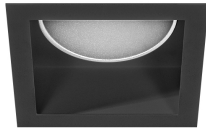

PROJECT : \_\_\_\_\_  
 SALE : \_\_\_\_\_

Product

Dimension

Specification

- SERIES : V-BOX
- ITEM CODE : V-BOX-1-BK
- DESCRIPTION : DOWNLIGHT
- SIZE : W135 X L135 X H206 (MM)
  
- INSTALLATION : RECESSED DOWNLIGHT
- DRILL SIZE : W110 X L135 X H206
- WEIGHT : 0.58 KG
- MATERIAL : STEEL
- COLOR : BLACK
- REFLECTOR : SAND-BLASTER ALUMINIUM
- DIFFUSER : -
- IP RATING : 20
  
- LIGHT SOURCES : 1 X E27
- WATTS : MAX 15W
- INPUT VOLTAGE : AC 220-240V 50/60 Hz
- OUTPUT VOLTAGE : -
- CCT : -
- CRI : -
- BEAM ANGLE : -
- LUMEN POWER : -
- AMBIENT TEMP : -
- LIFETIME : -
  
- CONTROL GEAR : -
- ACCESSORIES : -
- REMARKS : BULB NOT INCLUDED