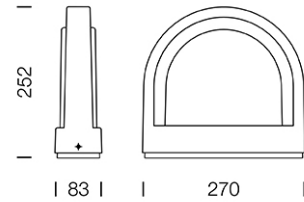

PROJECT : _____

SALE : _____

Lampitude®
TURN ON YOUR ATTITUDE

Product

Dimension

Specification

ITEM CODE	:	1849-GR
SERIES	:	UPAL
BRAND	:	LAMPTITUDE
LAMP TYPE	:	COMPACT FLUORESCENT OR LED
LAMP BASE	:	1*E27 MAX 15W
DESCRIPTION	:	OUTDOOR WALL LAMP
INSTALLATION	:	SURFACE MOUNTED WALL
MATERIAL	:	POWDER COATED DIE-CAST ALUMINIUM, OPAL POLYCARBONATE
IP RATING	:	IP44
COLOR	:	DARK GRAY
CONTROL GEAR	:	N/A
REFLECTOR	:	N/A