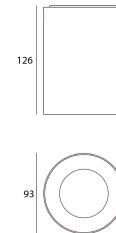

PROJECT : _____
SALE : _____

Lampitude

Product

Dimension

Specification

SERIES	: UNI
ITEM CODE	: UNI-R-15W-30D-4000K-WH
DESCRIPTION	: SURFACE DOWNLIGHT
SIZE	: Ø93 X H126 (MM)
INSTALLATION	: SURFACE MOUNTED
DRILL SIZE	: -
WEIGHT	: 0.66 KG
MATERIAL	: ALUMINUM
COLOR	: WHITE
REFLECTOR	: GUN BLACK
DIFFUSER	: -
IP RATING	: 20
LIGHT SOURCES	: LED COB
SOCKET	: -
WATTS	: 15W
INPUT VOLTAGE	: AC 220-240 V, 50 Hz
AMBIENT TEMP	: -25°C to +50°C
CCT	: 4000K
CRI	: >90
BEAM ANGLE	: 30°
LUMEN POWER	: 885LM
LIFETIME	: 35,000 Hrs
CONTROL GEAR	: TRIAC LED DRIVER INCLUDED
ACCESSORIES	: -
REMARKS	: -