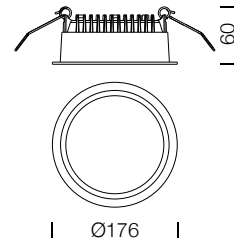

PROJECT : _____
SALE : _____

Lampitude

Product

Dimension

Specification

SERIES	: UNI
ITEM CODE	: UNI-D-25W-90D-6000K-WH
DESCRIPTION	: RECESSED DOWNLIGHT
SIZE	: Ø176 X H60 (MM)
INSTALLATION	: RECESSED MOUNTED
DRILL SIZE	: Ø160 (MM)
WEIGHT	: 0.56 KG
MATERIAL	: ALUMINIUM
COLOR	: WHITE
REFLECTOR	: -
DIFFUSER	: -
IP RATING	: 20
LIGHT SOURCES	: LED SMD
WATTS	: 25W
INPUT VOLTAGE	: AC 220-240V 50/60 Hz
OUTPUT VOLTAGE	: -
CCT	: 6000K
CRI	: >90
BEAM ANGLE	: 90°
LUMEN POWER	: 2250LM
AMBIENT TEMP	: -25°C TO +50°C
LIFETIME	: 35,000 - 50,000 Hrs
CONTROL GEAR	: NON-DIM LED DRIVER INCLUDED
ACCESSORIES	: -
REMARKS	: -