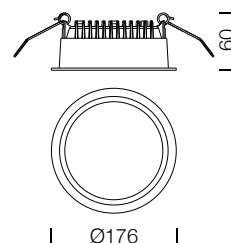

PROJECT : _____
SALE : _____

Lampitude

Product

Dimension

Specification

SERIES	: UNI
ITEM CODE	: UNI-D-25W-90D-4000K-WH
DESCRIPTION	: RECESSED DOWNLIGHT
SIZE	: Ø176 X H60 (MM)
INSTALLATION	: RECESSED MOUNTED
DRILL SIZE	: Ø160 (MM)
WEIGHT	: 0.56 KG
MATERIAL	: ALUMINIUM
COLOR	: WHITE
REFLECTOR	: -
DIFFUSER	: -
IP RATING	: 20
LIGHT SOURCES	: LED SMD
WATTS	: 25W
INPUT VOLTAGE	: AC 220-240V 50/60 Hz
OUTPUT VOLTAGE	: -
CCT	: 4000K
CRI	: >90
BEAM ANGLE	: 90°
LUMEN POWER	: 2250LM
AMBIENT TEMP	: -25°C TO +50°C
LIFETIME	: 35,000 - 50,000 Hrs
CONTROL GEAR	: NON-DIM LED DRIVER INCLUDED
ACCESSORIES	: -
REMARKS	: -