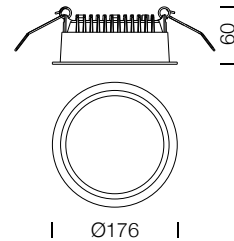

PROJECT : _____
SALE : _____

Lampitude

Product

Dimension

Specification

SERIES	: UNI
ITEM CODE	: UNI-D-25W-90D-3000K-WH
DESCRIPTION	: RECESSED DOWNLIGHT
SIZE	: Ø176 X H60 (MM)
INSTALLATION	: RECESSED MOUNTED
DRILL SIZE	: Ø160 (MM)
WEIGHT	: 0.56 KG
MATERIAL	: ALUMINIUM
COLOR	: WHITE
REFLECTOR	: -
DIFFUSER	: -
IP RATING	: 20
LIGHT SOURCES	: LED SMD
WATTS	: 25W
INPUT VOLTAGE	: AC 220-240V 50/60 Hz
OUTPUT VOLTAGE	: -
CCT	: 3000K
CRI	: >90
BEAM ANGLE	: 90°
LUMEN POWER	: 2250LM
AMBIENT TEMP	: -25°C TO +50°C
LIFETIME	: 35,000 - 50,000 Hrs
CONTROL GEAR	: NON-DIM LED DRIVER INCLUDED
ACCESSORIES	: -
REMARKS	: -