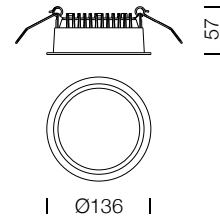

PROJECT : _____
SALE : _____

Lampitude

Product

Dimension

Specification

SERIES	: UNI
ITEM CODE	: UNI-D-15W-90D-6000K-WH
DESCRIPTION	: RECESSED DOWNLIGHT
SIZE	: Ø136 X H57 (MM)
INSTALLATION	: RECESSED MOUNTED
DRILL SIZE	: Ø120 (MM)
WEIGHT	: 0.34 KG
MATERIAL	: ALUMINIUM
COLOR	: WHITE
REFLECTOR	: -
DIFFUSER	: -
IP RATING	: 20
LIGHT SOURCES	: LED SMD
WATTS	: 15W
INPUT VOLTAGE	: AC 220-240V 50/60 Hz
OUTPUT VOLTAGE	: -
CCT	: 6000K
CRI	: >90
BEAM ANGLE	: 90°
LUMEN POWER	: 1350LM
AMBIENT TEMP	: -25°C TO +50°C
LIFETIME	: 35,000 - 50,000 Hrs
CONTROL GEAR	: NON-DIM LED DRIVER INCLUDED
ACCESSORIES	: -
REMARKS	: -