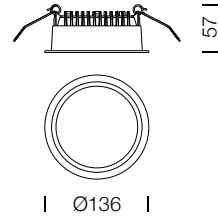

PROJECT : _____
SALE : _____

Lampitude

Product

Dimension

Specification

SERIES	: UNI
ITEM CODE	: UNI-D-15W-90D-4000K-WH
DESCRIPTION	: RECESSED DOWNLIGHT
SIZE	: Ø136 X H57 (MM)
INSTALLATION	: RECESSED MOUNTED
DRILL SIZE	: Ø120 (MM)
WEIGHT	: 0.34 KG
MATERIAL	: ALUMINIUM
COLOR	: WHITE
REFLECTOR	: -
DIFFUSER	: -
IP RATING	: 20
LIGHT SOURCES	: LED SMD
WATTS	: 15W
INPUT VOLTAGE	: AC 220-240V 50/60 Hz
OUTPUT VOLTAGE	: -
CCT	: 4000K
CRI	: >90
BEAM ANGLE	: 90°
LUMEN POWER	: 1350LM
AMBIENT TEMP	: -25°C TO +50°C
LIFETIME	: 35,000 - 50,000 Hrs
CONTROL GEAR	: NON-DIM LED DRIVER INCLUDED
ACCESSORIES	: -
REMARKS	: -