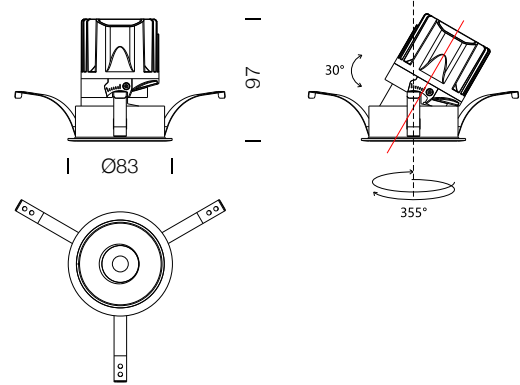

PROJECT : _____
SALE : _____

Lampitude

Product

Dimension

Specification

SERIES	: UNI
ITEM CODE	: UNI-A-12W-50D-4000K-WH
DESCRIPTION	: RECESSED DOWNLIGHT
SIZE	: Ø83 X H97 (MM)
INSTALLATION	: RECESSED MOUNTED
DRILL SIZE	: Ø75 (MM)
WEIGHT	: 0.38 KG
MATERIAL	: ALUMINIUM
COLOR	: WHITE
REFLECTOR	: WHITE
DIFFUSER	: -
IP RATING	: 20
LIGHT SOURCES	: LED COB
WATTS	: 12W
INPUT VOLTAGE	: AC 220-240V 50/60 Hz
OUTPUT VOLTAGE	: -
CCT	: 4000K
CRI	: >90
BEAM ANGLE	: 50°
LUMEN POWER	: 840LM
AMBIENT TEMP	: -25°C TO +50°C
LIFETIME	: 35,000 - 50,000 Hrs
CONTROL GEAR	: NON-DIM LED DRIVER INCLUDED
ACCESSORIES	: -
REMARKS	: -