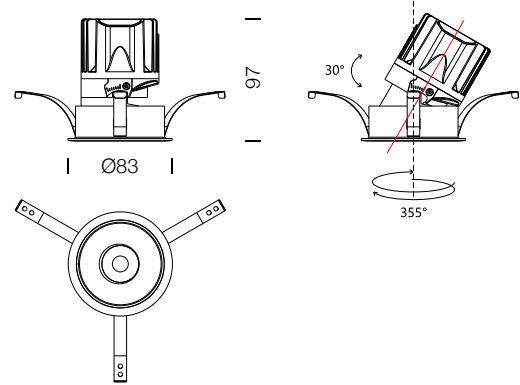

PROJECT : _____
SALE : _____

Lampitude

Product

Dimension

Specification

SERIES	: UNI
ITEM CODE	: UNI-A-12W-50D-3500K-BK
DESCRIPTION	: RECESSED DOWNLIGHT
SIZE	: Ø83 X H97 (MM)
INSTALLATION	: RECESSED MOUNTED
DRILL SIZE	: Ø75 (MM)
WEIGHT	: 0.38 KG
MATERIAL	: ALUMINIUM
COLOR	: BLACK
REFLECTOR	: BLACK
DIFFUSER	: -
IP RATING	: 20
LIGHT SOURCES	: LED COB
WATTS	: 12W
INPUT VOLTAGE	: AC 220-240V 50/60 Hz
OUTPUT VOLTAGE	: -
CCT	: 3500K
CRI	: >90
BEAM ANGLE	: 50°
LUMEN POWER	: 840LM
AMBIENT TEMP	: -25°C TO +50°C
LIFETIME	: 35,000 - 50,000 Hrs
CONTROL GEAR	: NON-DIM LED DRIVER INCLUDED
ACCESSORIES	: -
REMARKS	: -