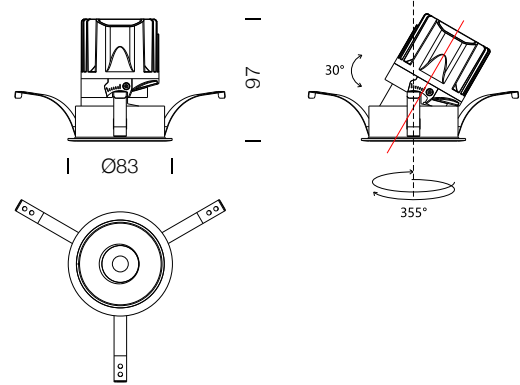

PROJECT : _____
SALE : _____

Lampitude

Product

Dimension

Specification

SERIES	: UNI
ITEM CODE	: UNI-A-12W-50D-3000K-WH
DESCRIPTION	: RECESSED DOWNLIGHT
SIZE	: Ø83 X H97 (MM)
INSTALLATION	: RECESSED MOUNTED
DRILL SIZE	: Ø75 (MM)
WEIGHT	: 0.38 KG
MATERIAL	: ALUMINIUM
COLOR	: WHITE
REFLECTOR	: WHITE
DIFFUSER	: -
IP RATING	: 20
LIGHT SOURCES	: LED COB
WATTS	: 12W
INPUT VOLTAGE	: AC 220-240V 50/60 Hz
OUTPUT VOLTAGE	: -
CCT	: 3000K
CRI	: >90
BEAM ANGLE	: 50°
LUMEN POWER	: 840LM
AMBIENT TEMP	: -25°C TO +50°C
LIFETIME	: 35,000 - 50,000 Hrs
CONTROL GEAR	: NON-DIM LED DRIVER INCLUDED
ACCESSORIES	: -
REMARKS	: -