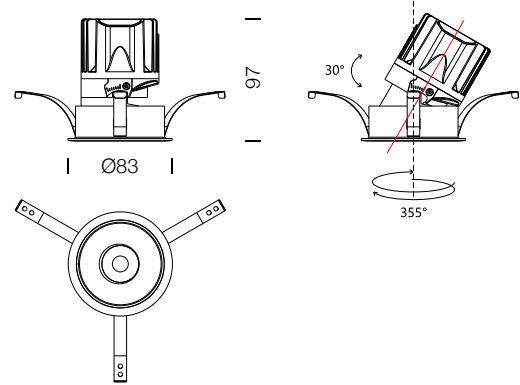

PROJECT : _____
SALE : _____

Lampitude

Product

Dimension

Specification

SERIES	: UNI
ITEM CODE	: UNI-A-12W-50D-3000K-BK
DESCRIPTION	: RECESSED DOWNLIGHT
SIZE	: Ø83 X H97 (MM)
INSTALLATION	: RECESSED MOUNTED
DRILL SIZE	: Ø75 (MM)
WEIGHT	: 0.38 KG
MATERIAL	: ALUMINIUM
COLOR	: BLACK
REFLECTOR	: BLACK
DIFFUSER	: -
IP RATING	: 20
LIGHT SOURCES	: LED COB
WATTS	: 12W
INPUT VOLTAGE	: AC 220-240V 50/60 Hz
OUTPUT VOLTAGE	: -
CCT	: 3000K
CRI	: >90
BEAM ANGLE	: 50°
LUMEN POWER	: 840LM
AMBIENT TEMP	: -25°C TO +50°C
LIFETIME	: 35,000 - 50,000 Hrs
CONTROL GEAR	: NON-DIM LED DRIVER INCLUDED
ACCESSORIES	: -
REMARKS	: -