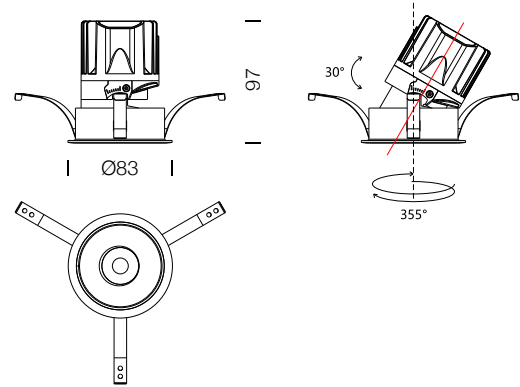

PROJECT : _____
SALE : _____

Lampitude

Product

Dimension

Specification

SERIES	: UNI
ITEM CODE	: UNI-A-12W-38D-3500K-WH
DESCRIPTION	: RECESSED DOWNLIGHT
SIZE	: Ø83 X H97 (MM)
INSTALLATION	: RECESSED MOUNTED
DRILL SIZE	: Ø75 (MM)
WEIGHT	: 0.38 KG
MATERIAL	: ALUMINIUM
COLOR	: WHITE
REFLECTOR	: WHITE
DIFFUSER	: -
IP RATING	: 20
LIGHT SOURCES	: LED COB
WATTS	: 12W
INPUT VOLTAGE	: AC 220-240V 50/60 Hz
OUTPUT VOLTAGE	: -
CCT	: 3500K
CRI	: >90
BEAM ANGLE	: 38°
LUMEN POWER	: 840LM
AMBIENT TEMP	: -25°C TO +50°C
LIFETIME	: 35,000 - 50,000 Hrs
CONTROL GEAR	: NON-DIM LED DRIVER INCLUDED
ACCESSORIES	: -
REMARKS	: -