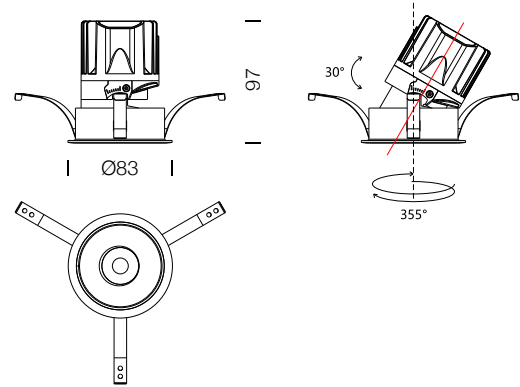

PROJECT : _____
SALE : _____

Lampitude

Product

Dimension

Specification

SERIES	: UNI
ITEM CODE	: UNI-A-12W-38D-3500K-BK
DESCRIPTION	: RECESSED DOWNLIGHT
SIZE	: Ø83 X H97 (MM)
INSTALLATION	: RECESSED MOUNTED
DRILL SIZE	: Ø75 (MM)
WEIGHT	: 0.38 KG
MATERIAL	: ALUMINIUM
COLOR	: BLACK
REFLECTOR	: BLACK
DIFFUSER	: -
IP RATING	: 20
LIGHT SOURCES	: LED COB
WATTS	: 12W
INPUT VOLTAGE	: AC 220-240V 50/60 Hz
OUTPUT VOLTAGE	: -
CCT	: 3500K
CRI	: >90
BEAM ANGLE	: 38°
LUMEN POWER	: 840LM
AMBIENT TEMP	: -25°C TO +50°C
LIFETIME	: 35,000 - 50,000 Hrs
CONTROL GEAR	: NON-DIM LED DRIVER INCLUDED
ACCESSORIES	: -
REMARKS	: -