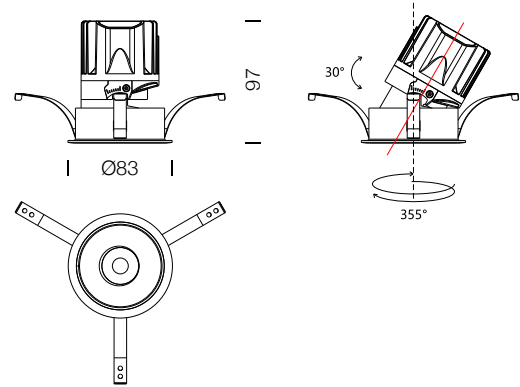

PROJECT : _____
SALE : _____

Lampitude

Product

Dimension

Specification

SERIES	: UNI
ITEM CODE	: UNI-A-12W-38D-3000K-WH
DESCRIPTION	: RECESSED DOWNLIGHT
SIZE	: Ø83 X H97 (MM)
INSTALLATION	: RECESSED MOUNTED
DRILL SIZE	: Ø75 (MM)
WEIGHT	: 0.38 KG
MATERIAL	: ALUMINIUM
COLOR	: WHITE
REFLECTOR	: WHITE
DIFFUSER	: -
IP RATING	: 20
LIGHT SOURCES	: LED COB
WATTS	: 12W
INPUT VOLTAGE	: AC 220-240V 50/60 Hz
OUTPUT VOLTAGE	: -
CCT	: 3000K
CRI	: >90
BEAM ANGLE	: 38°
LUMEN POWER	: 840LM
AMBIENT TEMP	: -25°C TO +50°C
LIFETIME	: 35,000 - 50,000 Hrs
CONTROL GEAR	: NON-DIM LED DRIVER INCLUDED
ACCESSORIES	: -
REMARKS	: -