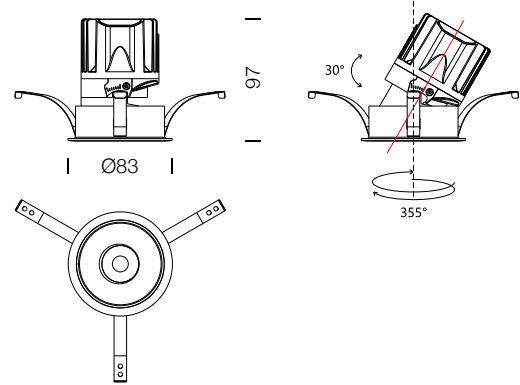

PROJECT : _____
SALE : _____

Lampitude

Product

Dimension

Specification

SERIES	: UNI
ITEM CODE	: UNI-A-12W-38D-3000K-BK
DESCRIPTION	: RECESSED DOWNLIGHT
SIZE	: Ø83 X H97 (MM)
INSTALLATION	: RECESSED MOUNTED
DRILL SIZE	: Ø75 (MM)
WEIGHT	: 0.38 KG
MATERIAL	: ALUMINIUM
COLOR	: BLACK
REFLECTOR	: BLACK
DIFFUSER	: -
IP RATING	: 20
LIGHT SOURCES	: LED COB
WATTS	: 12W
INPUT VOLTAGE	: AC 220-240V 50/60 Hz
OUTPUT VOLTAGE	: -
CCT	: 3000K
CRI	: >90
BEAM ANGLE	: 38°
LUMEN POWER	: 840LM
AMBIENT TEMP	: -25°C TO +50°C
LIFETIME	: 35,000 - 50,000 Hrs
CONTROL GEAR	: NON-DIM LED DRIVER INCLUDED
ACCESSORIES	: -
REMARKS	: -