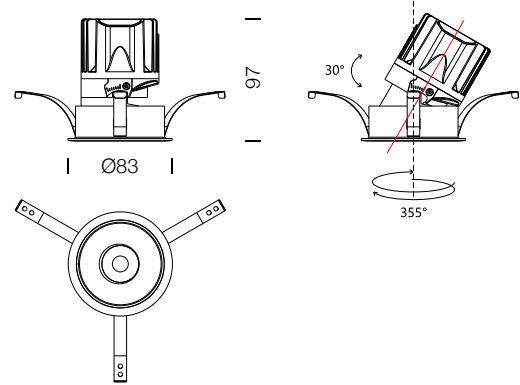

PROJECT : _____
SALE : _____

Lampitude

Product

Dimension

Specification

SERIES	: UNI
ITEM CODE	: UNI-A-12W-18D-4000K-WH
DESCRIPTION	: RECESSED DOWNLIGHT
SIZE	: Ø83 X H97 (MM)
INSTALLATION	: RECESSED MOUNTED
DRILL SIZE	: Ø75 (MM)
WEIGHT	: 0.38 KG
MATERIAL	: ALUMINIUM
COLOR	: WHITE
REFLECTOR	: WHITE
DIFFUSER	: -
IP RATING	: 20
LIGHT SOURCES	: LED COB
WATTS	: 12W
INPUT VOLTAGE	: AC 220-240V 50/60 Hz
OUTPUT VOLTAGE	: -
CCT	: 4000K
CRI	: >90
BEAM ANGLE	: 18°
LUMEN POWER	: 840LM
AMBIENT TEMP	: -25°C TO +50°C
LIFETIME	: 35,000 - 50,000 Hrs
CONTROL GEAR	: NON-DIM LED DRIVER INCLUDED
ACCESSORIES	: -
REMARKS	: -