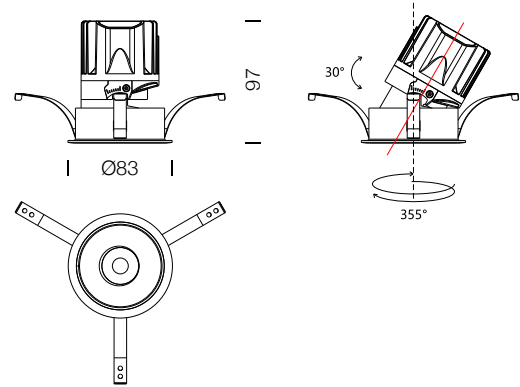

PROJECT : _____
SALE : _____

Lampitude

Product

Dimension

Specification

SERIES	: UNI
ITEM CODE	: UNI-A-12W-18D-4000K-BK
DESCRIPTION	: RECESSED DOWNLIGHT
SIZE	: Ø83 X H97 (MM)
INSTALLATION	: RECESSED MOUNTED
DRILL SIZE	: Ø75 (MM)
WEIGHT	: 0.38 KG
MATERIAL	: ALUMINIUM
COLOR	: BLACK
REFLECTOR	: BLACK
DIFFUSER	: -
IP RATING	: 20
LIGHT SOURCES	: LED COB
WATTS	: 12W
INPUT VOLTAGE	: AC 220-240V 50/60 Hz
OUTPUT VOLTAGE	: -
CCT	: 4000K
CRI	: >90
BEAM ANGLE	: 18°
LUMEN POWER	: 840LM
AMBIENT TEMP	: -25°C TO +50°C
LIFETIME	: 35,000 - 50,000 Hrs
CONTROL GEAR	: NON-DIM LED DRIVER INCLUDED
ACCESSORIES	: -
REMARKS	: -