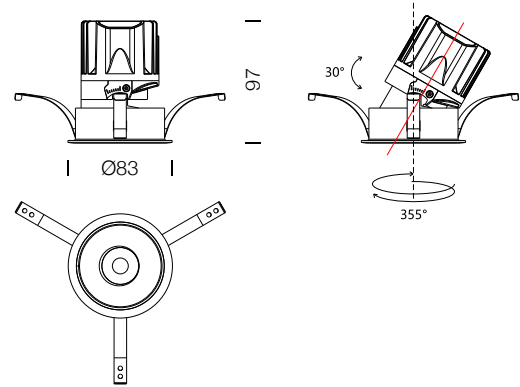

PROJECT : _____
SALE : _____

Lampitude

Product

Dimension

Specification

SERIES	: UNI
ITEM CODE	: UNI-A-12W-18D-3500K-BK
DESCRIPTION	: RECESSED DOWNLIGHT
SIZE	: Ø83 X H97 (MM)
INSTALLATION	: RECESSED MOUNTED
DRILL SIZE	: Ø75 (MM)
WEIGHT	: 0.38 KG
MATERIAL	: ALUMINIUM
COLOR	: BLACK
REFLECTOR	: BLACK
DIFFUSER	: -
IP RATING	: 20
LIGHT SOURCES	: LED COB
WATTS	: 12W
INPUT VOLTAGE	: AC 220-240V 50/60 Hz
OUTPUT VOLTAGE	: -
CCT	: 3500K
CRI	: >90
BEAM ANGLE	: 18°
LUMEN POWER	: 840LM
AMBIENT TEMP	: -25°C TO +50°C
LIFETIME	: 35,000 - 50,000 Hrs
CONTROL GEAR	: NON-DIM LED DRIVER INCLUDED
ACCESSORIES	: -
REMARKS	: -