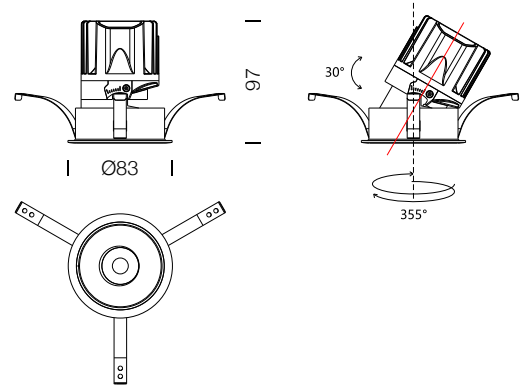

PROJECT : _____
 SALE : _____

Lampitude

Product

Dimension

Specification

SERIES	: UNI
ITEM CODE	: UNI-A-12W-18D-3000K-WH
DESCRIPTION	: RECESSED DOWNLIGHT
SIZE	: Ø83 X H97 (MM)
INSTALLATION	: RECESSED MOUNTED
DRILL SIZE	: Ø75 (MM)
WEIGHT	: 0.38 KG
MATERIAL	: ALUMINIUM
COLOR	: WHITE
REFLECTOR	: WHITE
DIFFUSER	: -
IP RATING	: 20
LIGHT SOURCES	: LED COB
WATTS	: 12W
INPUT VOLTAGE	: AC 220-240V 50/60 Hz
OUTPUT VOLTAGE	: -
CCT	: 3000K
CRI	: >90
BEAM ANGLE	: 18°
LUMEN POWER	: 840LM
AMBIENT TEMP	: -25°C TO +50°C
LIFETIME	: 35,000 - 50,000 Hrs
CONTROL GEAR	: NON-DIM LED DRIVER INCLUDED
ACCESSORIES	: -
REMARKS	: -