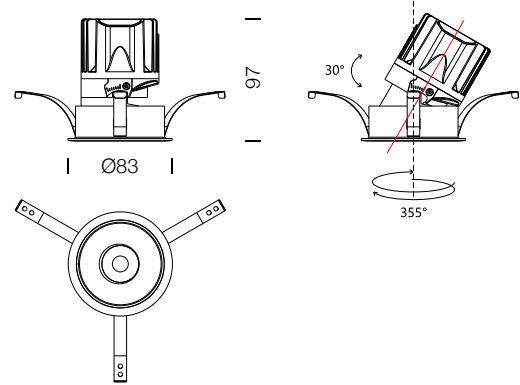

PROJECT : _____
SALE : _____

Lampitude

Product

Dimension

Specification

SERIES	: UNI
ITEM CODE	: UNI-A-12W-18D-3000K-BK
DESCRIPTION	: RECESSED DOWNLIGHT
SIZE	: Ø83 X H97 (MM)
INSTALLATION	: RECESSED MOUNTED
DRILL SIZE	: Ø75 (MM)
WEIGHT	: 0.38 KG
MATERIAL	: ALUMINIUM
COLOR	: BLACK
REFLECTOR	: BLACK
DIFFUSER	: -
IP RATING	: 20
LIGHT SOURCES	: LED COB
WATTS	: 12W
INPUT VOLTAGE	: AC 220-240V 50/60 Hz
OUTPUT VOLTAGE	: -
CCT	: 3000K
CRI	: >90
BEAM ANGLE	: 18°
LUMEN POWER	: 840LM
AMBIENT TEMP	: -25°C TO +50°C
LIFETIME	: 35,000 - 50,000 Hrs
CONTROL GEAR	: NON-DIM LED DRIVER INCLUDED
ACCESSORIES	: -
REMARKS	: -