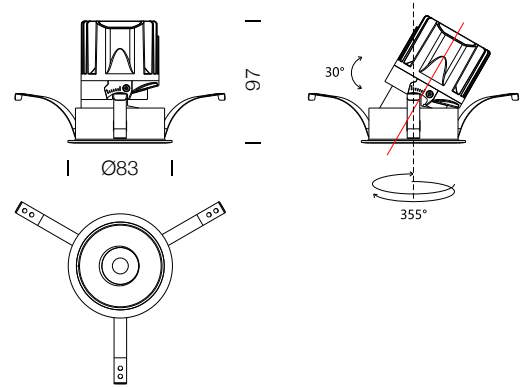

PROJECT : _____
SALE : _____

Lampitude

Product

Dimension

Specification

SERIES	: UNI
ITEM CODE	: UNI-A-10W-8D-3000K-WH
DESCRIPTION	: RECESSED DOWNLIGHT
SIZE	: Ø83 X H97 (MM)
INSTALLATION	: RECESSED MOUNTED
DRILL SIZE	: Ø75 (MM)
WEIGHT	: 0.38 KG
MATERIAL	: ALUMINIUM
COLOR	: WHITE
REFLECTOR	: WHITE
DIFFUSER	: -
IP RATING	: 20
LIGHT SOURCES	: LED COB
WATTS	: 10W
INPUT VOLTAGE	: AC 220-240V 50/60 Hz
OUTPUT VOLTAGE	: -
CCT	: 3000K
CRI	: >90
BEAM ANGLE	: 8°
LUMEN POWER	: 700LM
AMBIENT TEMP	: -25°C TO +50°C
LIFETIME	: 35,000 - 50,000 Hrs
CONTROL GEAR	: NON-DIM LED DRIVER INCLUDED
ACCESSORIES	: -
REMARKS	: -