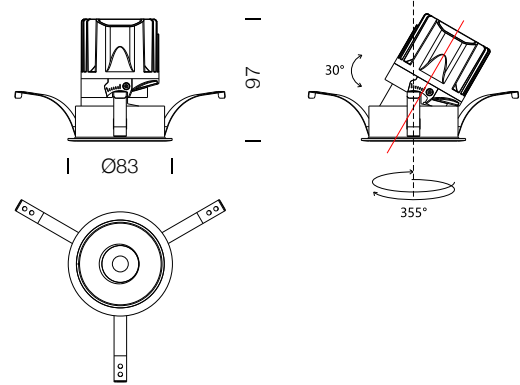

PROJECT : _____
SALE : _____

Lampitude

Product

Dimension

Specification

SERIES	: UNI
ITEM CODE	: UNI-A-10W-8D-3000K-BK
DESCRIPTION	: RECESSED DOWNLIGHT
SIZE	: Ø83 X H97 (MM)
INSTALLATION	: RECESSED MOUNTED
DRILL SIZE	: Ø75 (MM)
WEIGHT	: 0.38 KG
MATERIAL	: ALUMINIUM
COLOR	: BLACK
REFLECTOR	: BLACK
DIFFUSER	: -
IP RATING	: 20
LIGHT SOURCES	: LED COB
WATTS	: 10W
INPUT VOLTAGE	: AC 220-240V 50/60 Hz
OUTPUT VOLTAGE	: -
CCT	: 3000K
CRI	: >90
BEAM ANGLE	: 8°
LUMEN POWER	: 700LM
AMBIENT TEMP	: -25°C TO +50°C
LIFETIME	: 35,000 - 50,000 Hrs
CONTROL GEAR	: NON-DIM LED DRIVER INCLUDED
ACCESSORIES	: -
REMARKS	: -