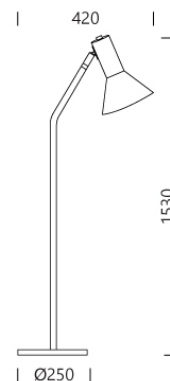

PROJECT : _____
SALE : _____

Lampitude

Product

Dimension

Specification

SERIES	: TUZI
ITEM CODE	: TUZI-F-BK
DESCRIPTION	: FLOOR LAMP
SIZE	: W420 X H1530 (MM)
INSTALLATION	: STANDING LAMP
DRILL SIZE	: -
WEIGHT	: -
MATERIAL	: METAL
COLOR	: SAND BLACK
REFLECTOR	: -
DIFFUSER	: -
IP RATING	: 20
LIGHT SOURCES	: LED OR HALOGEN
SOCKET	: GU10 X 1
WATTS	: MAX 50W
VOLT	: -
CCT	: -
CRI	: -
BEAM ANGLE	: -
LUMEN POWER	: -
LIFETIME	: -
CONTROL GEAR	: -
ACCESSORIES	: -
REMARKS	: BULB NOT INCLUDED

Specification

SERIES	: TUZI
ITEM CODE	: TUZI-F-WW
DESCRIPTION	: FLOOR LAMP
SIZE	: W420 X H1530 (MM)
INSTALLATION	: STANDING LAMP
DRILL SIZE	: -
WEIGHT	: -
MATERIAL	: METAL
COLOR	: SAND WHITE
REFLECTOR	: -
DIFFUSER	: -
IP RATING	: 20
LIGHT SOURCES	: LED OR HALOGEN
SOCKET	: GU10 X 1
WATTS	: MAX 50W
VOLT	: -
CCT	: -
CRI	: -
BEAM ANGLE	: -
LUMEN POWER	: -
LIFETIME	: -
CONTROL GEAR	: -
ACCESSORIES	: -
REMARKS	: BULB NOT INCLUDED