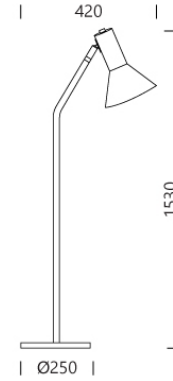

PROJECT : _____
SALE : _____

Lampitude

Product

Dimension

Specification

SERIES	: TUZI
ITEM CODE	: TUZI-F-BK
DESCRIPTION	: FLOOR LAMP
SIZE	: W420 X H1530 (MM)
INSTALLATION	: STANDING LAMP
DRILL SIZE	: -
WEIGHT	: -
MATERIAL	: METAL
COLOR	: SAND BLACK
REFLECTOR	: -
DIFFUSER	: -
IP RATING	: 20
LIGHT SOURCES	: LED OR HALOGEN
SOCKET	: GU10 X 1
WATTS	: MAX 50W
VOLT	: -
CCT	: -
CRI	: -
BEAM ANGLE	: -
LUMEN POWER	: -
LIFETIME	: -
CONTROL GEAR	: -
ACCESSORIES	: -
REMARKS	: BULB NOT INCLUDED

Specification

SERIES	: TUZI
ITEM CODE	: TUZI-F-WW
DESCRIPTION	: FLOOR LAMP
SIZE	: W420 X H1530 (MM)
INSTALLATION	: STANDING LAMP
DRILL SIZE	: -
WEIGHT	: -
MATERIAL	: METAL
COLOR	: SAND WHITE
REFLECTOR	: -
DIFFUSER	: -
IP RATING	: 20
LIGHT SOURCES	: LED OR HALOGEN
SOCKET	: GU10 X 1
WATTS	: MAX 50W
VOLT	: -
CCT	: -
CRI	: -
BEAM ANGLE	: -
LUMEN POWER	: -
LIFETIME	: -
CONTROL GEAR	: -
ACCESSORIES	: -
REMARKS	: BULB NOT INCLUDED