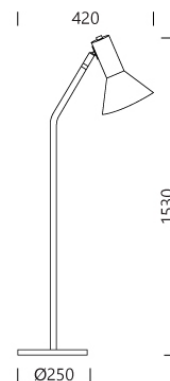

## Dimension

## Specification

SERIES	: TUZI
ITEM CODE	: TUZI-F-WW
DESCRIPTION	: FLOOR LAMP
SIZE	: W420 X H1530 (MM)
INSTALLATION	: STANDING LAMP
DRILL SIZE	: -
WEIGHT	: -
MATERIAL	: METAL
COLOR	: SAND WHITE
REFLECTOR	: -
DIFFUSER	: -
IP RATING	: 20
LIGHT SOURCES	: LED OR HALOGEN
SOCKET	: GU10 X 1
WATTS	: MAX 50W
VOLT	: -
CCT	: -
CRI	: -
BEAM ANGLE	: -
LUMEN POWER	: -
LIFETIME	: -
CONTROL GEAR	: -
ACCESSORIES	: -
REMARKS	: BULB NOT INCLUDED