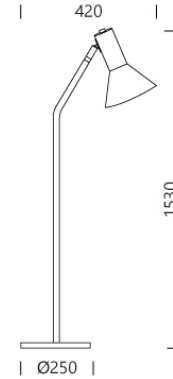

## Dimension

## Specification

SERIES	: TUZI
ITEM CODE	: TUZI-F-BK
DESCRIPTION	: FLOOR LAMP
SIZE	: W420 X H1530 (MM)
INSTALLATION	: STANDING LAMP
DRILL SIZE	: -
WEIGHT	: -
MATERIAL	: METAL
COLOR	: SAND BLACK
REFLECTOR	: -
DIFFUSER	: -
IP RATING	: 20
LIGHT SOURCES	: LED OR HALOGEN
SOCKET	: GU10 X 1
WATTS	: MAX 50W
VOLT	: -
CCT	: -
CRI	: -
BEAM ANGLE	: -
LUMEN POWER	: -
LIFETIME	: -
CONTROL GEAR	: -
ACCESSORIES	: -
REMARKS	: BULB NOT INCLUDED