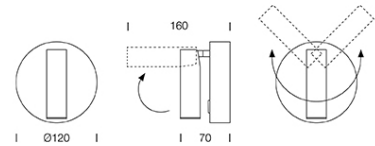

PROJECT : _____

SALE : _____

Lampitude®
TURN ON YOUR ATTITUDE

Product

Dimension

Specification

ITEM CODE	:	TUSE-W3-RG
SERIES	:	TUSE
BRAND	:	LAMPTITUDE
LAMP TYPE	:	LED
LAMP BASE	:	1*CREE LED 3W 2700K
DESCRIPTION	:	WALL LAMP
INSTALLATION	:	SURFACE MOUNTED WALL
MATERIAL	:	ALUMINIUM
COLOR	:	ROSE GOLD
CONTROL GEAR	:	LED DRIVER INCLUDED
REFLECTOR	:	N/A