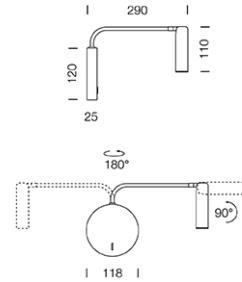

## Dimension

## Specification

ITEM CODE	:	TUSE-W2-GM
SERIES	:	TUSE
BRAND	:	LAMPTITUDE
LAMP TYPE	:	INCANDESCENT OR LED
LAMP BASE	:	1*CREE LED 3W 2700K
DESCRIPTION	:	WALL LAMP
INSTALLATION	:	SURFACE MOUNTED WALL
MATERIAL	:	ANODISED ALUMINIUM
COLOR	:	MATT GUNMETAL
CONTROL GEAR	:	LED DRIVER INCLUDED
REFLECTOR	:	N/A