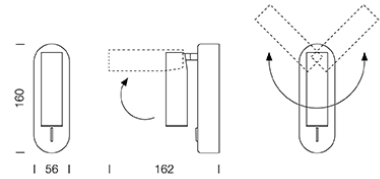

## Dimension

## Specification

ITEM CODE	:	TUSE-W1-GM
SERIES	:	TUSE
BRAND	:	LAMPTITUDE
LAMP TYPE	:	LED
LAMP BASE	:	1*CREE LED 3W 3000K
DESCRIPTION	:	WALL LAMP
INSTALLATION	:	SURFACE MOUNTED WALL
MATERIAL	:	ANODISED ALUMINIUM
COLOR	:	MATT GUNMETAL
CONTROL GEAR	:	LED DRIVER INCLUDED
REFLECTOR	:	N/A