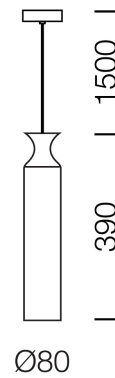

PROJECT : _____

SALE : _____

Lampitude®
TURN ON YOUR ATTITUDE

Product

Dimension

TUBIS-BU

TUBIS-PG

TUBIS-PK

TUBIS-DG

TUBIS-YL

Specification

ITEM CODE	:	TUBIS-YL
SERIES	:	TUBIS
BRAND	:	LAMPITUDE
LAMP TYPE	:	INCANDESCENT OR LED
LAMP BASE	:	1*E27 MAX 40W
DESCRIPTION	:	HANGING LAMP
INSTALLATION	:	SURFACE MOUNTED BASE
MATERIAL	:	POWDER COATED ALUMINIUM
COLOR	:	YELLOW
CONTROL GEAR	:	N/A
REFLECTOR	:	N/A