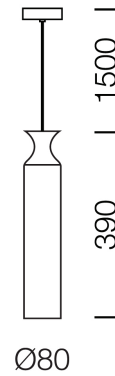

PROJECT : _____

SALE : _____

Lampitude®
TURN ON YOUR ATTITUDE

Product

Dimension

TUBIS-BU

TUBIS-PG

TUBIS-PK

TUBIS-DG

TUBIS-YL

Specification

ITEM CODE	:	TUBIS-PG
SERIES	:	TUBIS
BRAND	:	LAMPTITUDE
LAMP TYPE	:	INCANDESCENT OR LED
LAMP BASE	:	1*E27 MAX 40W
DESCRIPTION	:	HANGING LAMP
INSTALLATION	:	SURFACE MOUNTED BASE
MATERIAL	:	POWDER COATED ALUMINIUM
COLOR	:	PASTEL GREEN
CONTROL GEAR	:	N/A
REFLECTOR	:	N/A