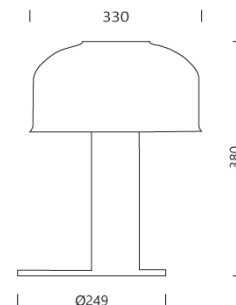

PROJECT : _____
SALE : _____

Lampitude

Product

Dimension

Specification

SERIES : TRUFF
ITEM CODE : TRUFF-T-BK
DESCRIPTION : TABLE LAMP
SIZE : W290 X L330 X H380 (MM)

INSTALLATION : STANDING LAMP
DRILL SIZE : -
WEIGHT : 3.4 KG
MATERIAL : STEEL
COLOR : BLACK
REFLECTOR : -
DIFFUSER : GLASS
IP RATING : 20

LIGHT SOURCES : LED
SOCKET : G9 X 1
WATTS : MAX 25 W
VOLT : AC 220-240 V, 50 Hz
CCT : -
CRI : -
BEAM ANGLE : -
LUMEN POWER : -
LIFETIME : -

CONTROL GEAR : -
ACCESSORIES : -
REMARKS : BULB NOT INCLUDED

Head office 299/1 (Ekamai) Klongton-Nua, Wattana, Bangkok Thailand 10110