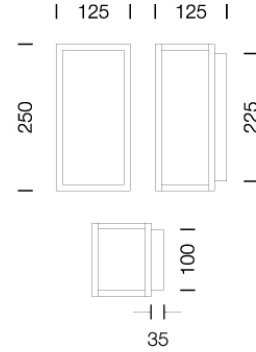

PROJECT : \_\_\_\_\_

SALE : \_\_\_\_\_

Product

Dimension

Specification

SERIES	: TRON
ITEM CODE	: TRON-W-BK
DESCRIPTION	: WALL LAMP
SIZE	: W125 X H250 X D125 (MM)
INSTALLATION	: SURFACE MOUNTED WALL
DRILL SIZE	: -
WEIGHT	: 1 KG
MATERIAL	: POWDER COATED DIE-CAST ALUMINUM , OPAL PC , SILICON RUBBER GASKET
COLOR	: MATT BLACK
REFLECTOR	: N/A
DIFFUSER	: N/A
IP RATING	: 54
LIGHT SOURCES	: LED
SOCKET	: -
WATTS	: 7W
VOLT	: 220-240V~ 50Hz
CCT	: 3000K
CRI	: -
BEAM ANGLE	: 67°
LUMEN POWER	: 212LM
LIFETIME	: -
CONTROL GEAR	: LED DRIVER
ACCESSORIES	: -
REMARKS	: -