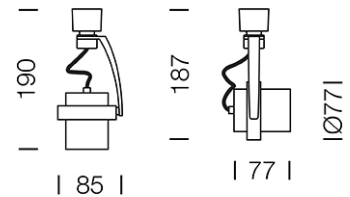

PROJECT : _____

SALE : _____

Lampitude®
TURN ON YOUR ATTITUDE

Product

Dimension

Specification

ITEM CODE	:	TRACK-J-GU10-WH
SERIES	:	TRACK-J-GU10
BRAND	:	LAMPTITUDE
LAMP TYPE	:	HALOGEN OR LED
LAMP BASE	:	1*GU10 MAX 50W
DESCRIPTION	:	ADJUSTABLE TRACK LIGHT
INSTALLATION	:	1 CIRCUIT TRACK LIGHT
MATERIAL	:	POWDER COATED DIE-CAST ALUMINIUM, PLASTIC
COLOR	:	WHITE
CONTROL GEAR	:	N/A
REFLECTOR	:	N/A