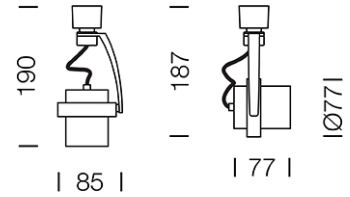

## Dimension

## Specification

ITEM CODE	:	TRACK-J-GU10-BK
SERIES	:	TRACK-J-GU10
BRAND	:	LAMPTITUDE
LAMP TYPE	:	HALOGEN OR LED
LAMP BASE	:	1*GU10 MAX 50W
DESCRIPTION	:	ADJUSTABLE TRACK LIGHT
INSTALLATION	:	1 CIRCUIT TRACK LIGHT
MATERIAL	:	POWDER COATED DIE-CAST ALUMINIUM, PLASTIC
COLOR	:	BLACK
CONTROL GEAR	:	N/A
REFLECTOR	:	N/A