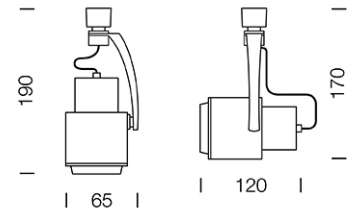

PROJECT : _____

SALE : _____

Lampitude®
TURN ON YOUR ATTITUDE

Product

Dimension

Specification

ITEM CODE	:	TRACK-I-GU10-WW
SERIES	:	TRACK-I
BRAND	:	LAMPTITUDE
LAMP TYPE	:	HALOGEN OR LED
LAMP BASE	:	1*GU10 MAX 50W
DESCRIPTION	:	ADJUSTABLE TRACK LIGHT
INSTALLATION	:	1 PHASE TRACK LIGHT
MATERIAL	:	POWDER COATED DIE-CAST ALUMINIUM
COLOR	:	WHITE
CONTROL GEAR	:	N/A
REFLECTOR	:	N/A