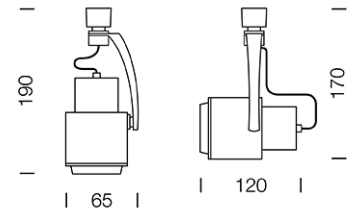

## Dimension

## Specification

ITEM CODE	:	TRACK-I-GU10-BK
SERIES	:	TRACK-I
BRAND	:	LAMPTITUDE
LAMP TYPE	:	HALOGEN OR LED
LAMP BASE	:	1*GU10 MAX 50W
DESCRIPTION	:	ADJUSTABLE TRACK LIGHT
INSTALLATION	:	1 PHASE TRACK LIGHT
MATERIAL	:	POWDER COATED DIE-CAST ALUMINIUM
COLOR	:	BLACK
CONTROL GEAR	:	N/A
REFLECTOR	:	N/A