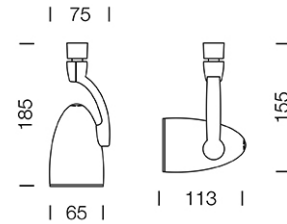

PROJECT : _____

SALE : _____

Lampitude®
TURN ON YOUR ATTITUDE

Product

Dimension

Specification

ITEM CODE	:	TRACK-H-GU10-WW
SERIES	:	TRACK-H
BRAND	:	LAMPITUDE
LAMP TYPE	:	HALOGEN OR LED
LAMP BASE	:	1*GU10 MAX 50W
DESCRIPTION	:	ADJUSTABLE TRACK LIGHT
INSTALLATION	:	1 PHASE TRACK LIGHT
MATERIAL	:	POWDER COATED DIE-CAST ALUMINIUM
COLOR	:	WHITE
CONTROL GEAR	:	N/A
REFLECTOR	:	N/A